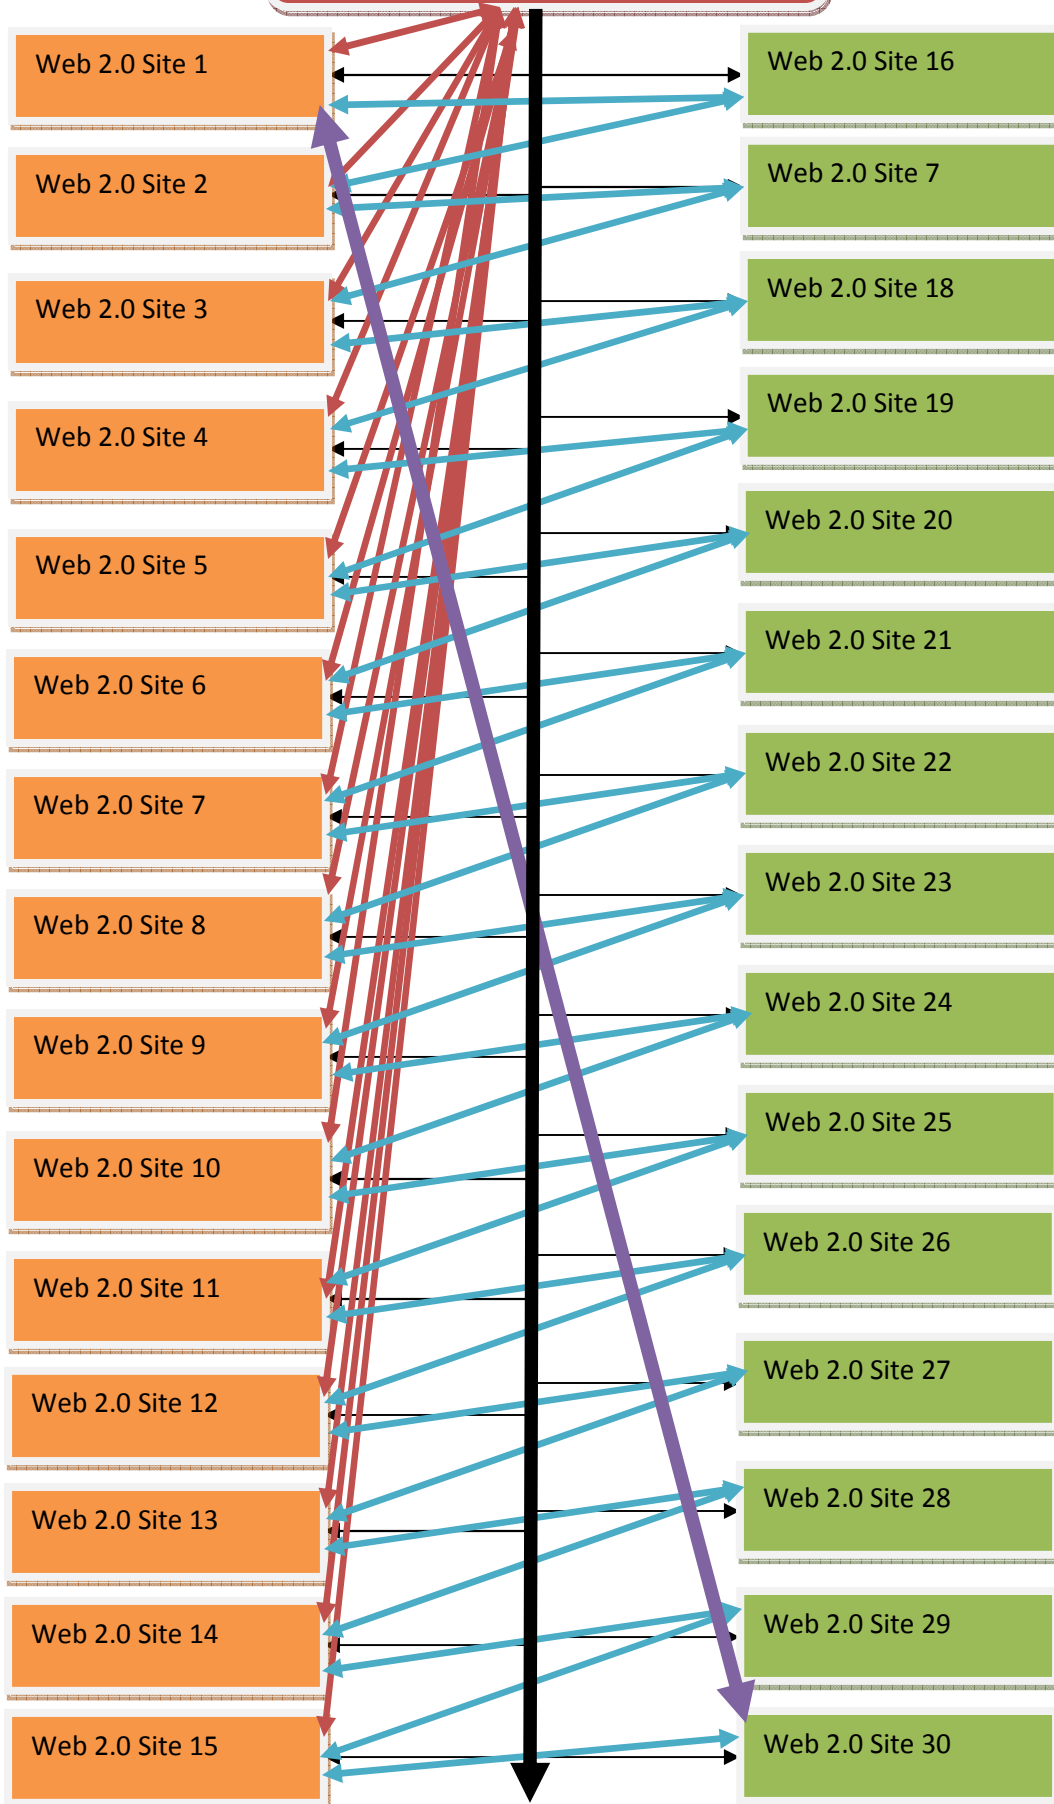

Main Website

1. The first 15 set with Orange color box will link to the main website only and will have only 1 anchortext.
2. The second set with Green box will have 2 web 2.0 page links from the first set (orange box), these will have 2 anchortext.
3. All page links will be submitted to, bookmark sites, directories, search engines, web 2.0 sites, RSS, blogs, forums.